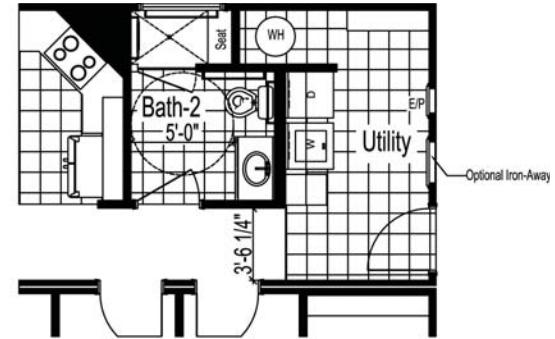

Opt. Accessible Bath #2